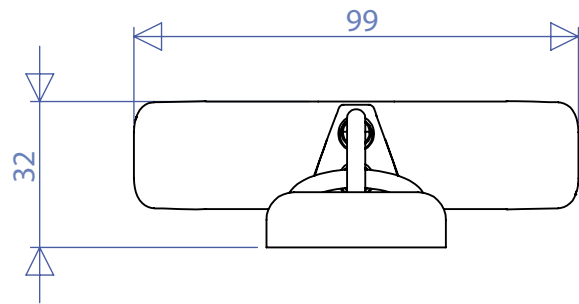

REF: 52814 Retractable toggle handle assembled with rope and bungee

weight: 64,5g