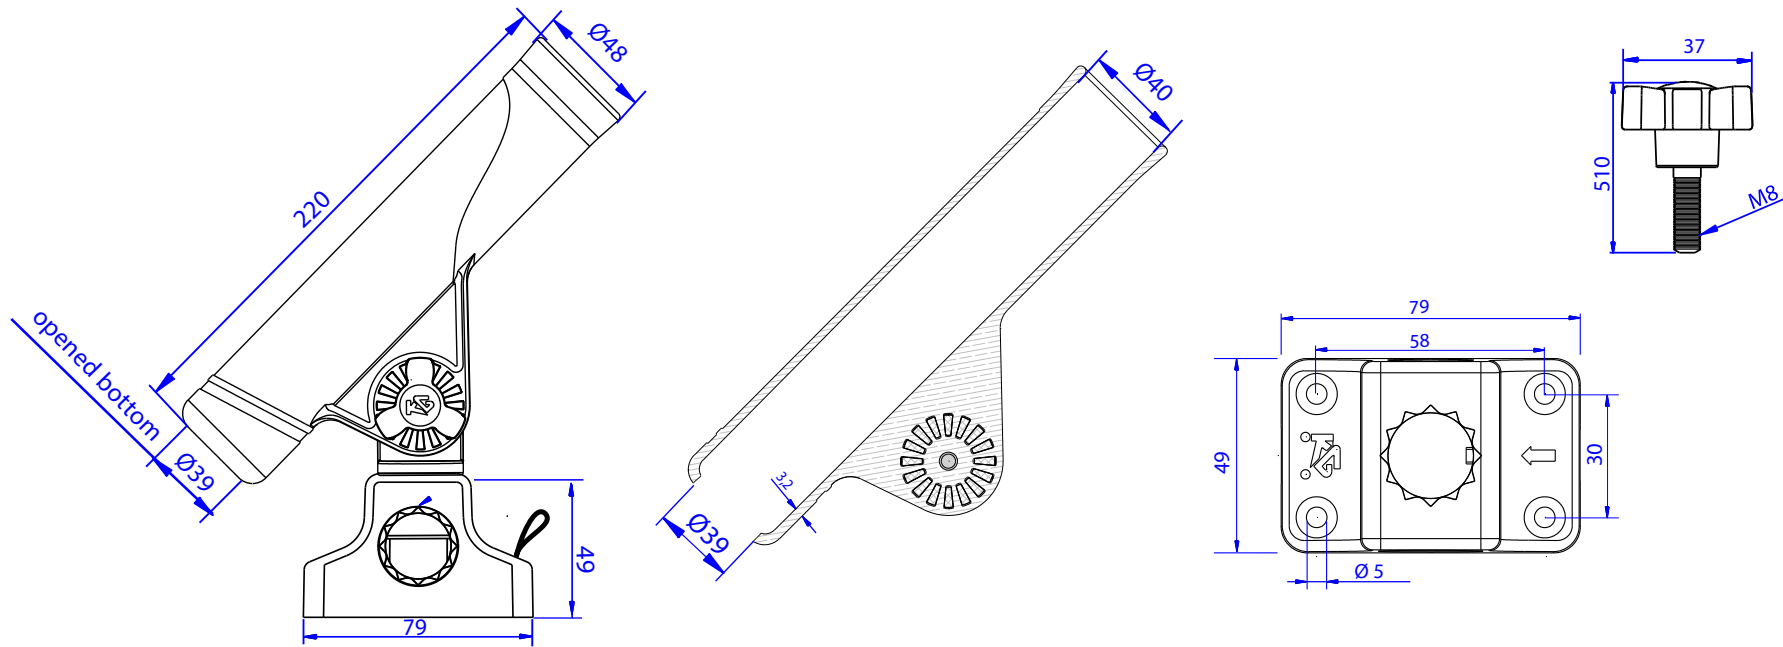

REF: 55115 Set Articulated Open Rod Holder inclined

weight:266g