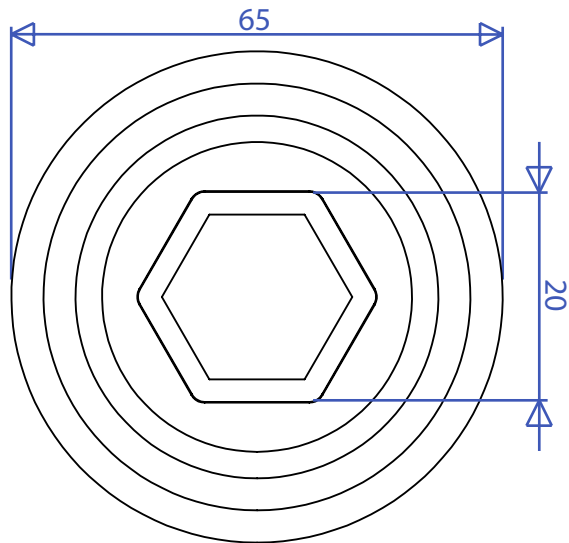

REF: 52808 Axial Welding Plug

back view

front view

weight: 18,5 g