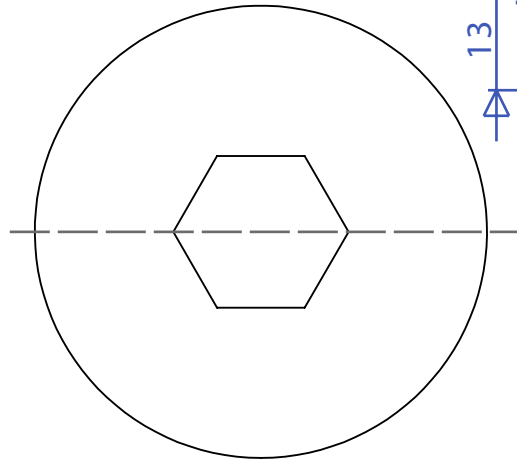

REF: 52808 Axial Welding Plug

back view

front view

weight: 18,5 g