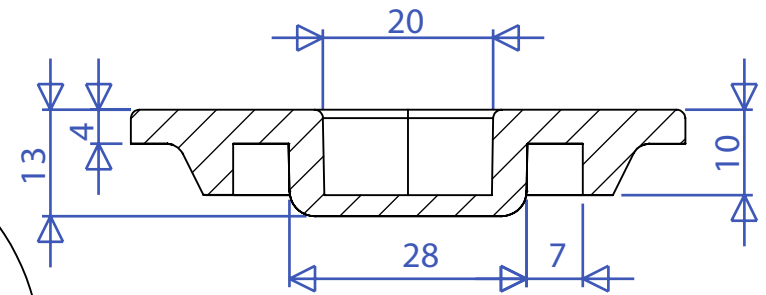

REF: 52808 Axial Welding Plug

back view

front view

weight: 18,5 g