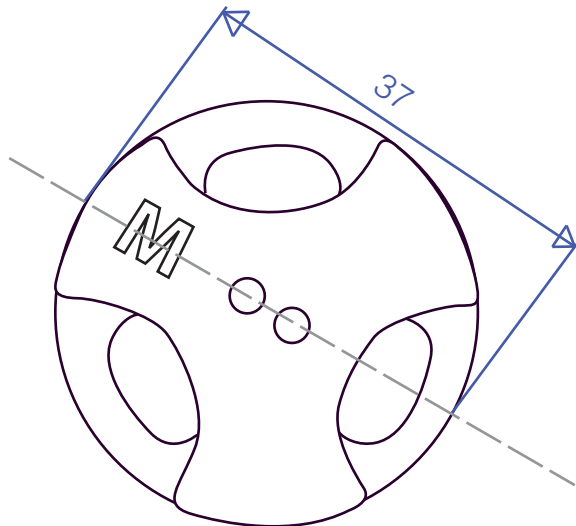

REF: 52851 Self Drain Plug Size M

weight:15,6g
top view

bottom view

 KAYAK GEAR