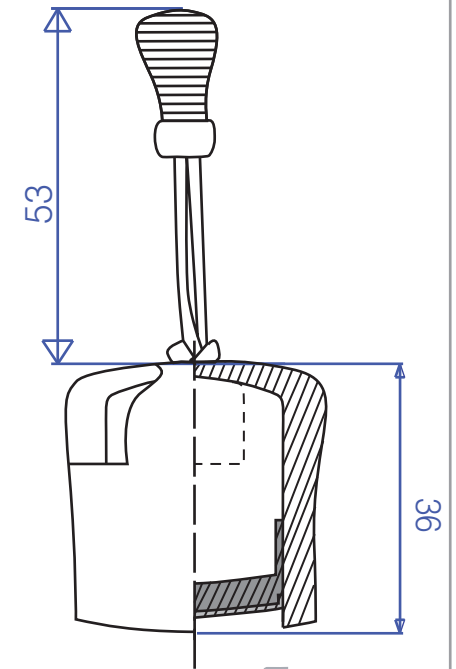

REF: 52851 Self Drain Plug Size M

weight:15,6g
top view

bottom view

 KAYAK GEAR