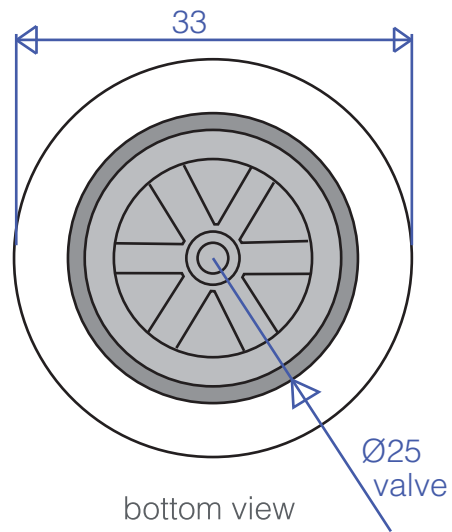

REF: 52851 Self Drain Plug Size M

weight:15,6g
top view

bottom view

 KAYAK GEAR