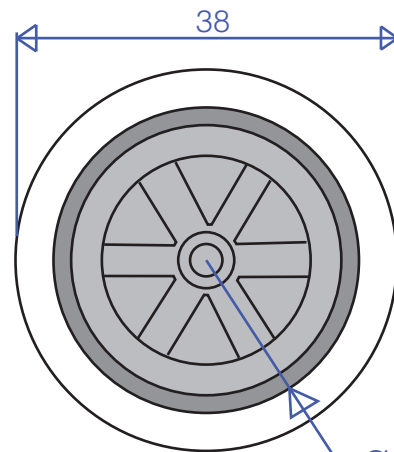

REF: 52852 Self Drain Plug Size L

top view

weight: 21g

bottom view

Ø29
valve