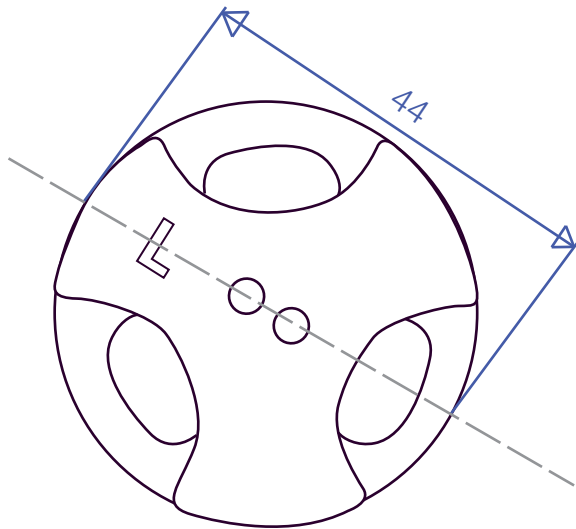

REF: 52852 Self Drain Plug Size L

top view

weight: 21g

bottom view

Ø29
valve