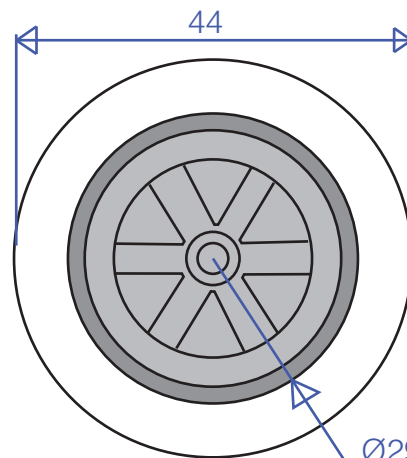

# REF: 52853 Self Drain plug Size XL

top view

weight: 30g

bottom view

Ø29  
valve