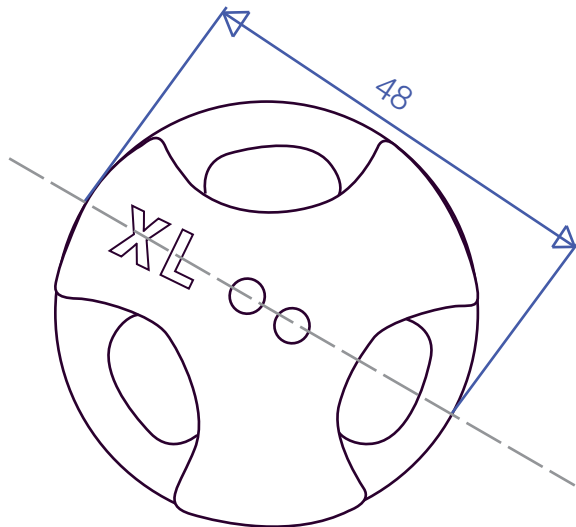

# REF: 52853 Self Drain plug Size XL

top view

weight: 30g

bottom view

Ø29  
valve