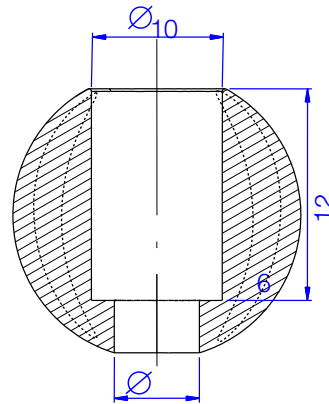

REF: 52971 Rudder Line Puller Ball

rope 3-5 mm

weight: 5g