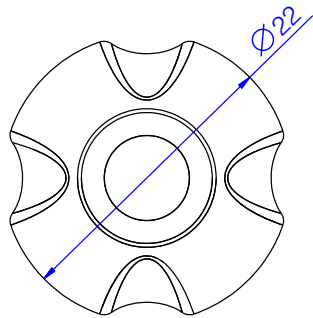

REF: 52971 Rudder Line Puller Ball

rope 3-5 mm

weight: 5g