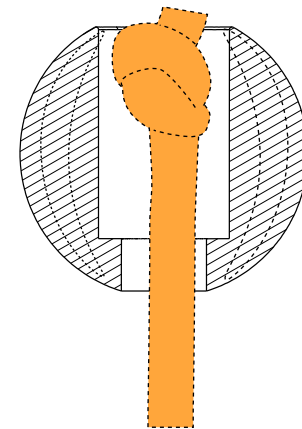

REF: 52971 Rudder Line Puller Ball

rope 3-5 mm

weight: 5g