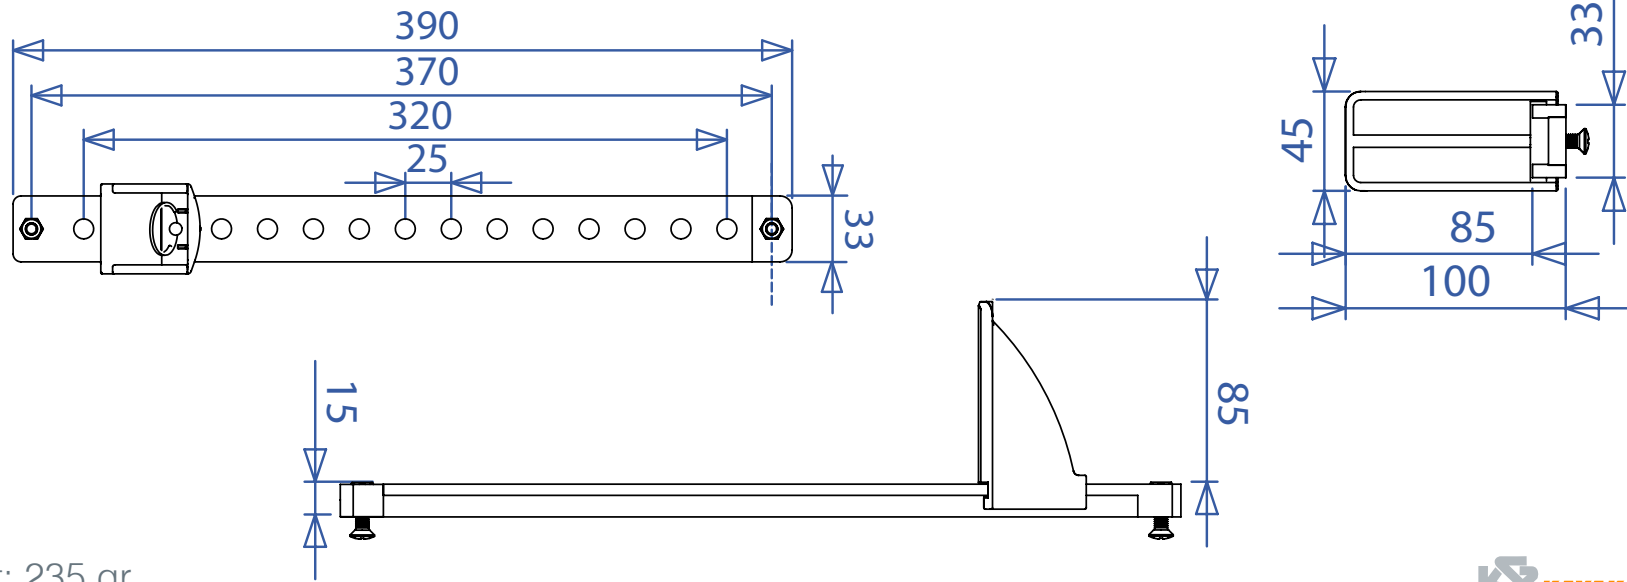

REF: 53000 Heavy Duty Adjustable Foot Brace

weight: 235 gr.