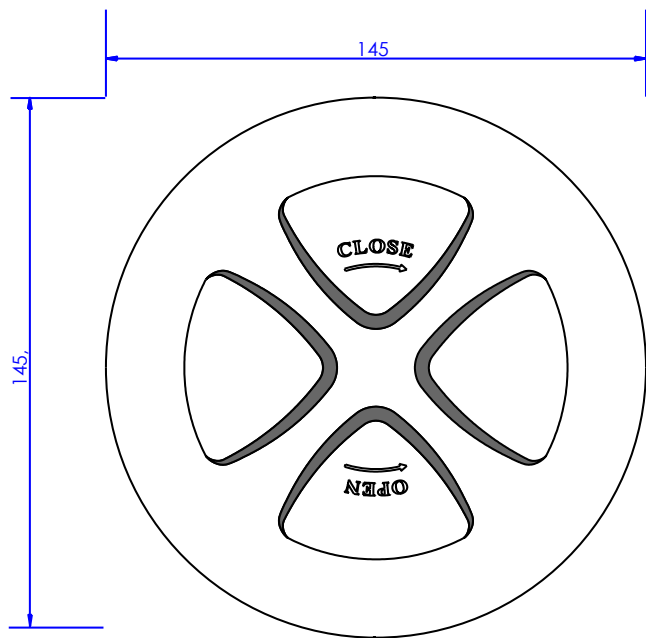

# Ref: 53120 Deck Plate (Screw Out) diam 113 mm

weight: 119,5g