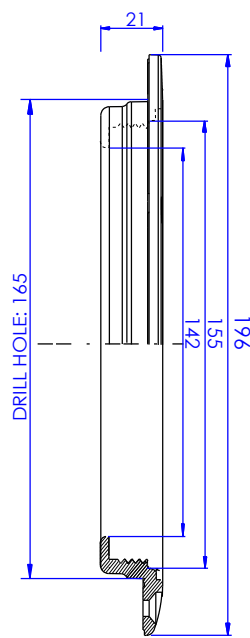

Ref: 53140 Deck Plate (Screw Out) diam 165 mm

weight: 191g