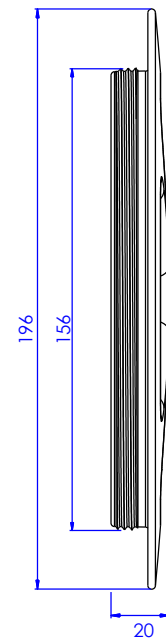

Ref: 53140 Deck Plate (Screw Out) diam 165 mm

weight: 191g