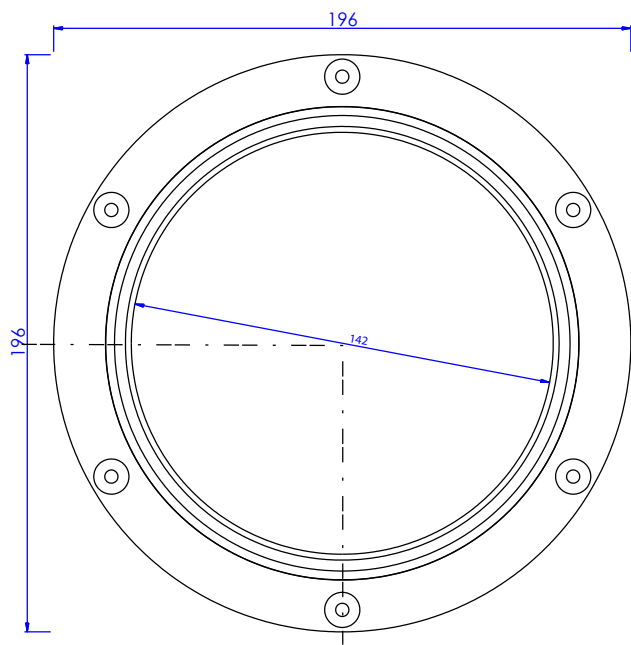

Ref: 53140 Deck Plate (Screw Out) diam 165 mm

weight: 191g