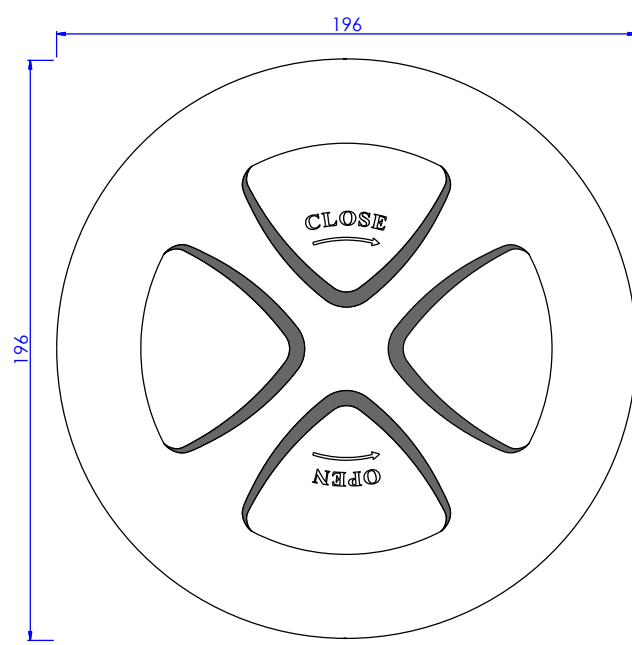

Ref: 53140 Deck Plate (Screw Out) diam 165 mm

weight: 191g