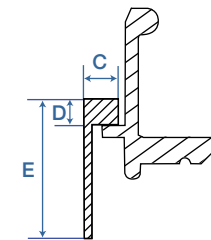

Hatch Bags XS to XL sizes

	Plastic ring sizes (mm)					Fabric Bag sizes (mm)		
	A	B	C	D	E	F	G	H
Ref 53181 Hatch Bag-XS	100	85	8	3	25	300	85	30
Ref 53182 Hatch Bag-S	126	111	8	3	25	350	110	45
Ref 53183 Hatch Bag-M	152	137	8	3	25	350	140	55
Ref 53184 Hatch Bag-L	191	178	7	5	27	350	180	75
Ref 53185 Hatch Bag-XL	239	225	7	5	27	350	225	100