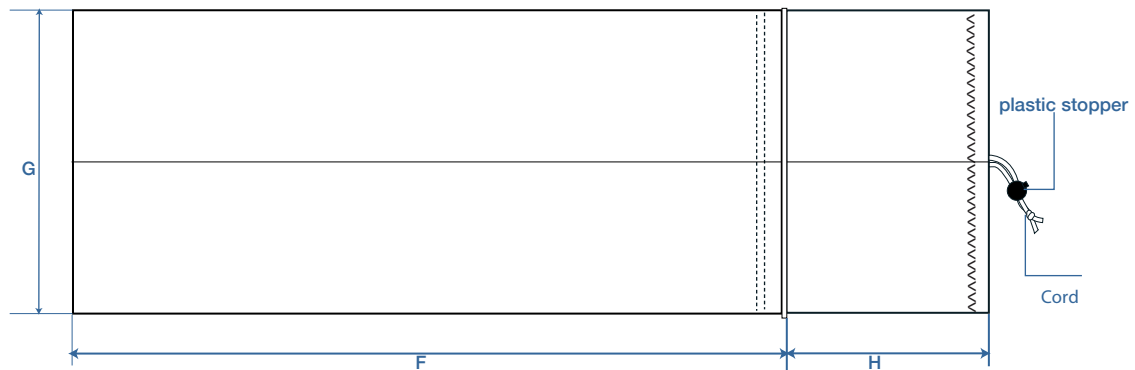

Hatch Bags XS to XL sizes

	Plastic ring sizes (mm)					Fabric Bag sizes (mm)		
	A	B	C	D	E	F	G	H
Ref 53181 Hatch Bag-XS	100	85	8	3	25	300	85	30
Ref 53182 Hatch Bag-S	126	111	8	3	25	350	110	45
Ref 53183 Hatch Bag-M	152	137	8	3	25	350	140	55
Ref 53184 Hatch Bag-L	191	178	7	5	27	350	180	75
Ref 53185 Hatch Bag-XL	239	225	7	5	27	350	225	100