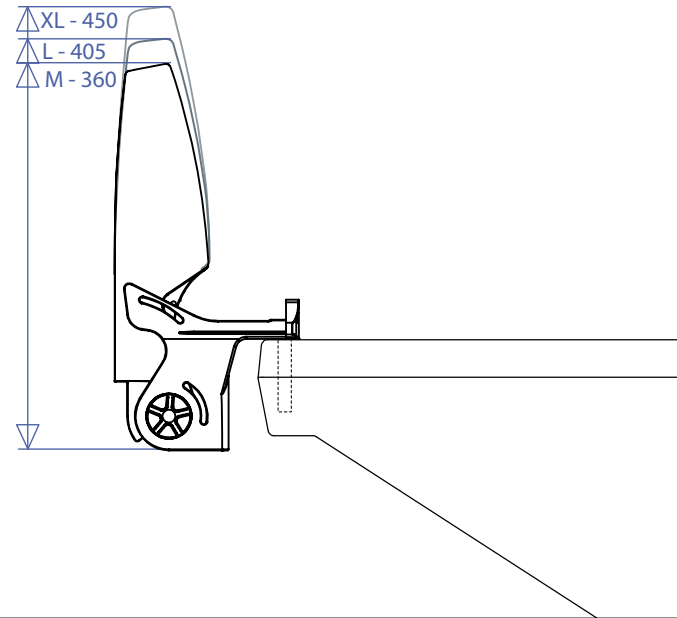

REF: 52910 Adventure Rudder System - Quick release pin

weight: 445g

Rudder Blade 3 Sizes available: M - L - XL

Adventure Rudder is delivered with L Blade (M - XL blade sizes are optional)

Rudder Pins 2 different Pins available

REF: 52900 Adventure Rudder System- Standard Pin

REF: 52910 Adventure Rudder System- Quick Release Pin