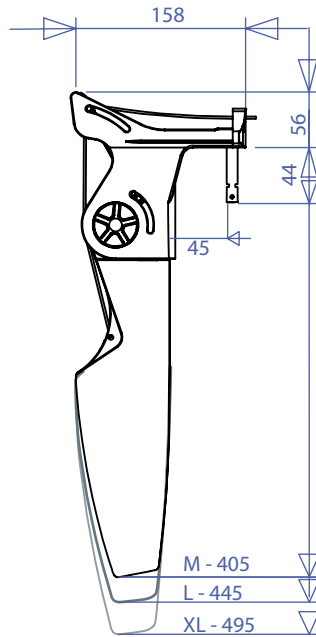

REF: 52910 Adventure Rudder System - Quick release pin

weight: 445g

Rudder Blade 3 Sizes available: M - L - XL

Adventure Rudder is delivered with L Blade (M - XL blade sizes are optional)

Rudder Pins 2 different Pins available

REF: 52900 Adventure Rudder System- Standard Pin

REF: 52910 Adventure Rudder System- Quick Release Pin