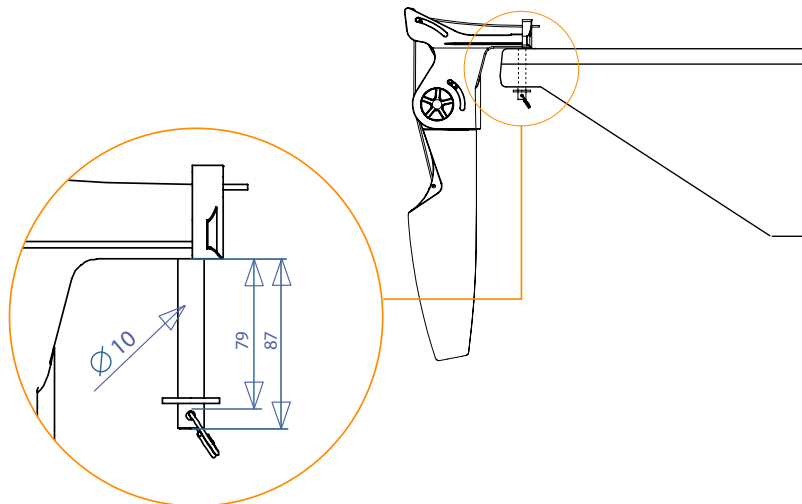

REF: 52910 Adventure Rudder System - Quick release pin

weight: 445g

Rudder Blade 3 Sizes available: M - L - XL

Adventure Rudder is delivered with L Blade (M - XL blade sizes are optional)

Rudder Pins 2 different Pins available

REF: 52900 Adventure Rudder System- Standard Pin

REF: 52910 Adventure Rudder System- Quick Release Pin