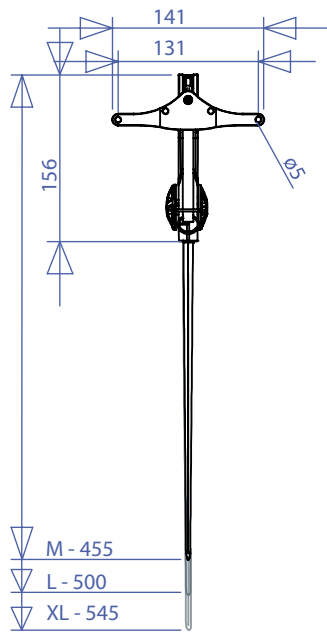

REF: 52910 Adventure Rudder System - Quick release pin

weight: 445g

Rudder Blade 3 Sizes available: M - L - XL

Adventure Rudder is delivered with L Blade (M - XL blade sizes are optional)

Rudder Pins 2 different Pins available

REF: 52900 Adventure Rudder System- Standard Pin

REF: 52910 Adventure Rudder System- Quick Release Pin