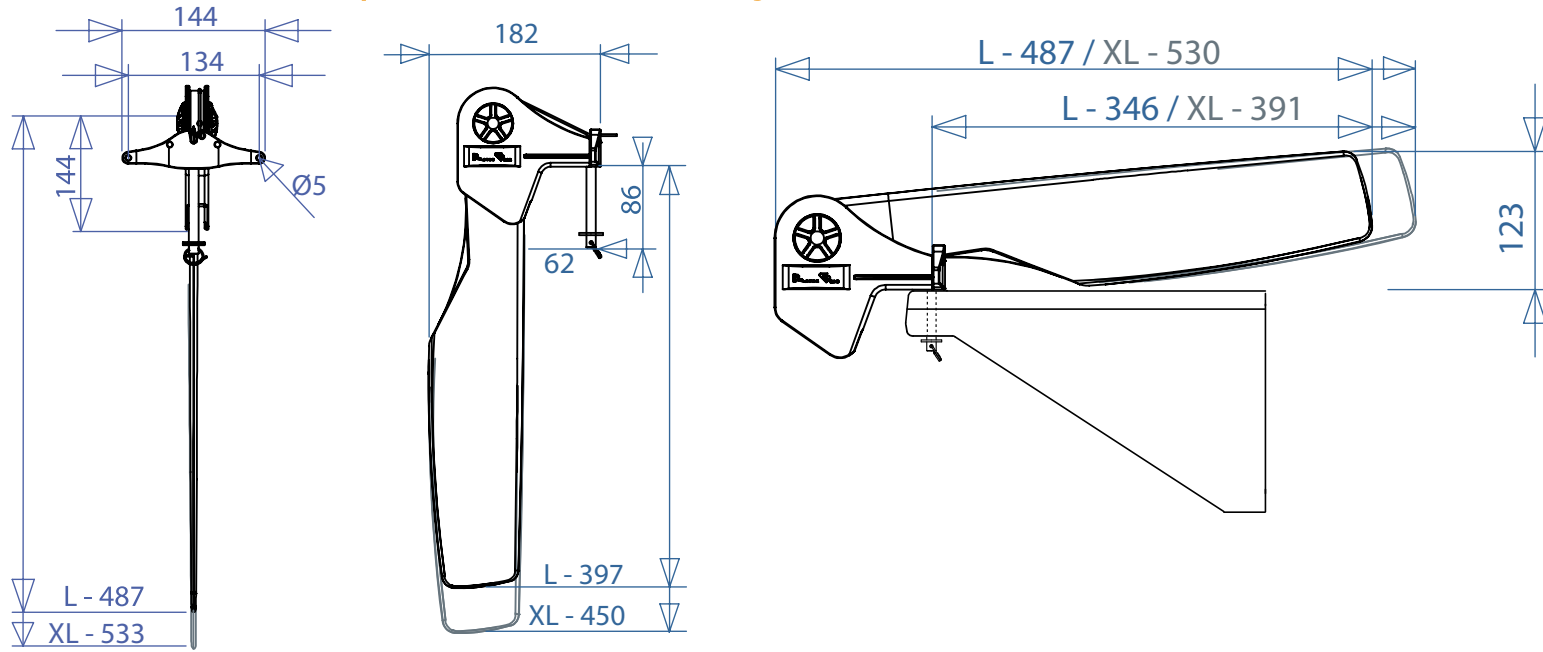

REF: 52920 Escape Rudder System - Standard Pin

weight: 615g

Rudder Blade 2 Sizes available: L - XL
 Escape Rudder is delivered with XL Blade (L blade optional)
Rudder Pins 2 different pins available

REF: 52920 Escape Rudder System- Standard Pin

REF: 52930 Escape Rudder System- Quick Release Pin