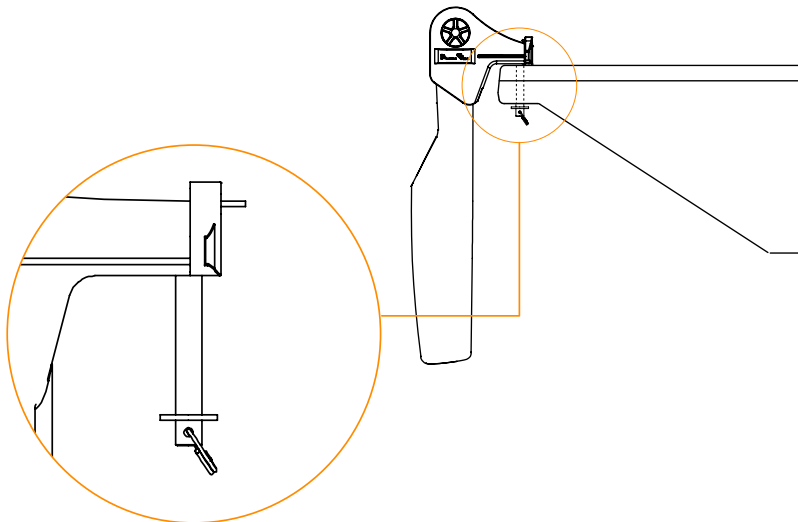

REF: 52920 Escape Rudder System - Standard Pin

weight: 615g

Rudder Blade 2 Sizes available: L - XL
 Escape Rudder is delivered with XL Blade (L blade optional)
Rudder Pins 2 different pins available

REF: 52920 Escape Rudder System- Standard Pin

REF: 52930 Escape Rudder System- Quick Release Pin