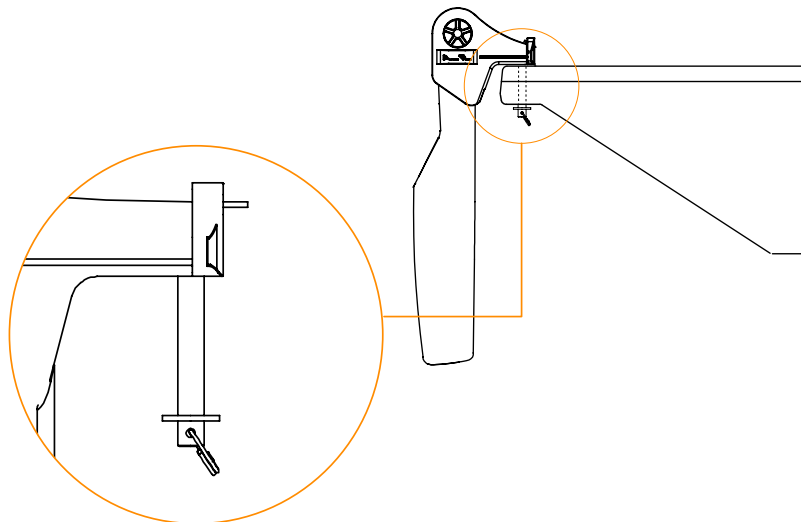

REF: 52930 Escape Rudder System - Quick Release Pin

weight: 580g

Rudder Blade 2 Sizes available: L - XL
 Escape Rudder is delivered with XL Blade (L blade optional)
Rudder Pins 2 different pins available

REF: 52920 Escape Rudder System- Standard Pin

REF: 52930 Escape Rudder System- Quick Release Pin