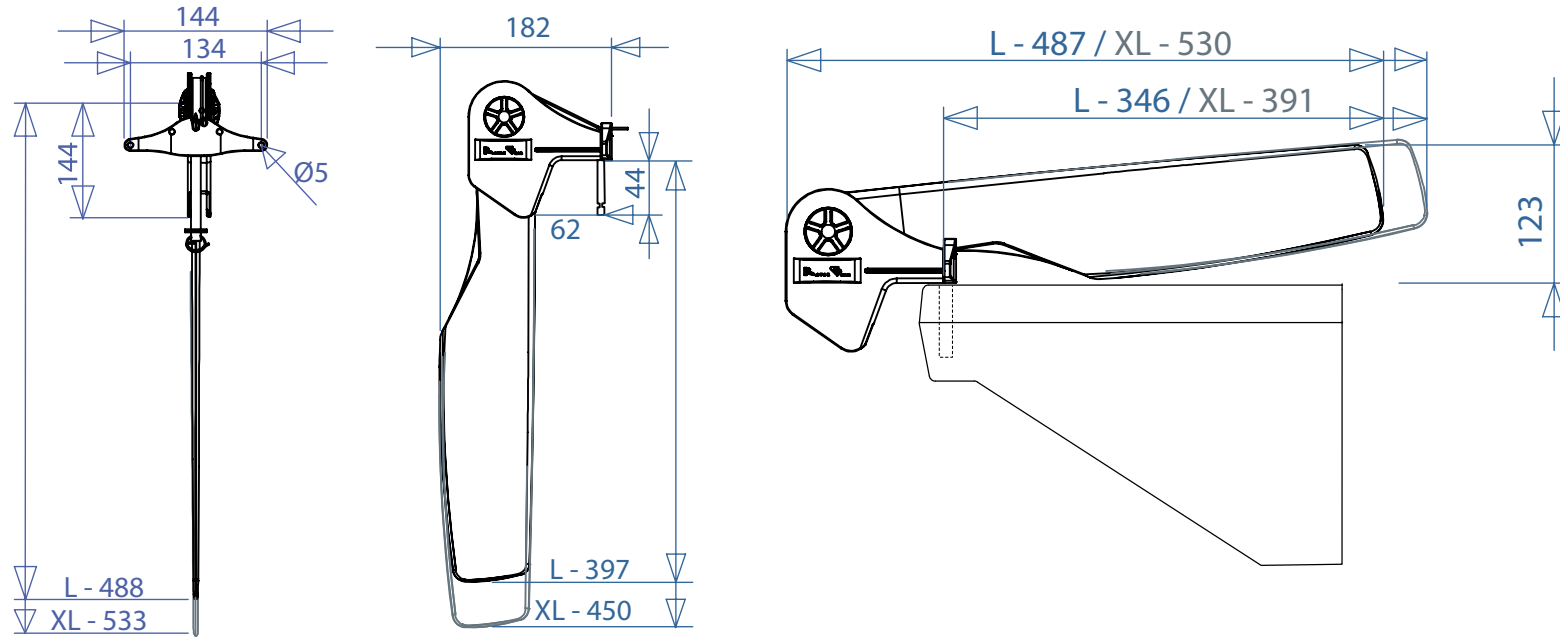

REF: 52930 Escape Rudder System - Quick Release Pin

weight: 580g

Rudder Blade 2 Sizes available: L - XL
 Escape Rudder is delivered with XL Blade (L blade optional)
Rudder Pins 2 different pins available

REF: 52920 Escape Rudder System- Standard Pin

REF: 52930 Escape Rudder System- Quick Release Pin