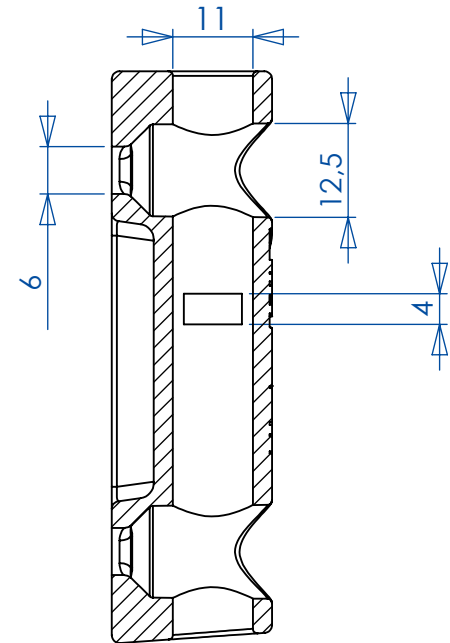

REF: 52965 Screwed rudder Sleeve

weight: 21g