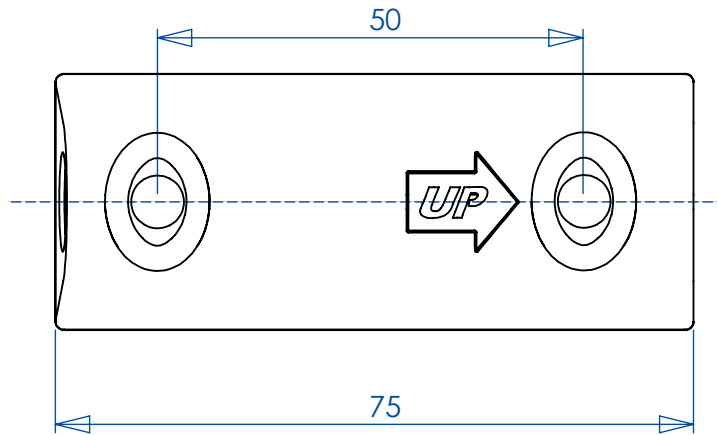

REF: 52965 Screwed rudder Sleeve

weight: 21g