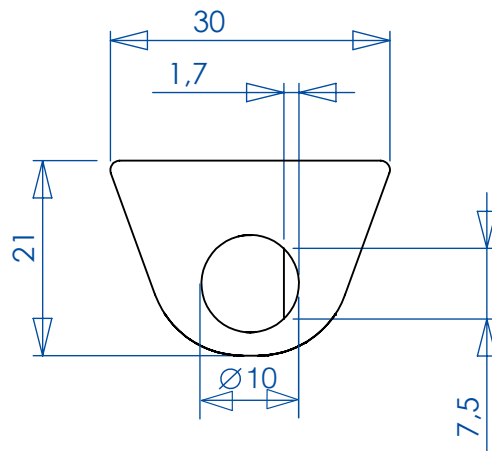

REF: 52965 Screwed rudder Sleeve

weight: 21g