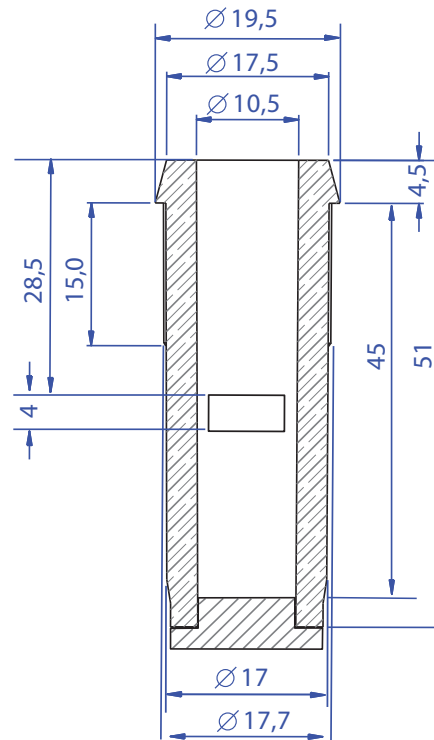

REF: 52966 Inserted Rudder Sleeve

weight: 10 g