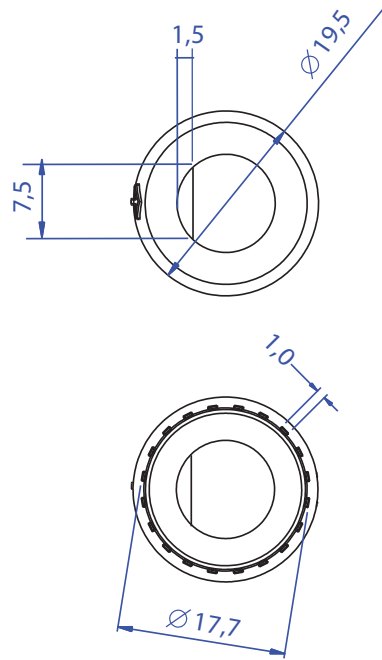

REF: 52966 Inserted Rudder Sleeve

weight: 10 g