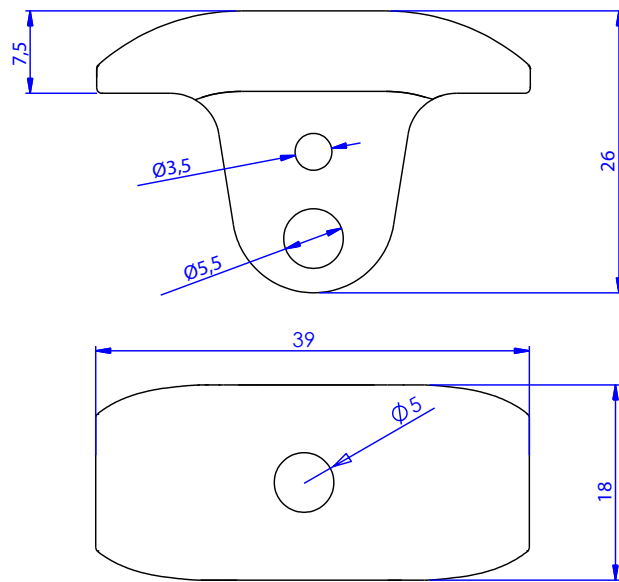

REF: 52970 Skeg Cable Puller

weight: 17 g