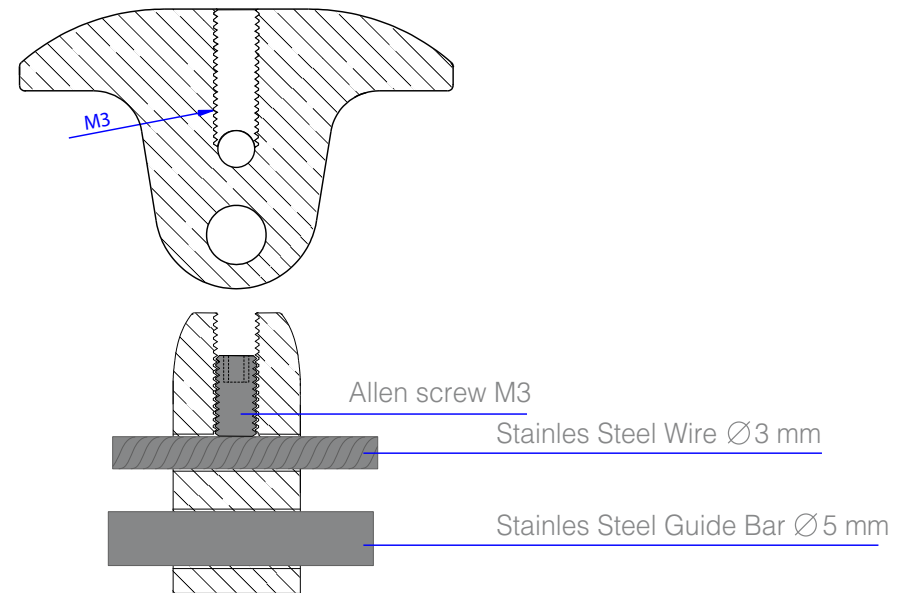

REF: 52970 Skeg Cable Puller

weight: 17 g